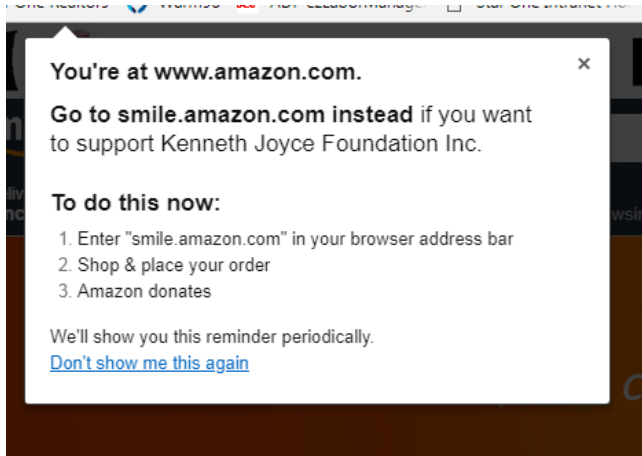

Current Amazon user:

Not a Current Amazon user:

Use the specific URL of: <https://smile.amazon.com>

The screenshot shows the Amazon Smile sign-in page. At the top is the "amazon smile" logo. Below it is the heading "You shop. Amazon gives." followed by text explaining the 0.5% donation program. There are two input fields: "Email (phone for mobile accounts)" and "Password". A "Forgot your password?" link is next to the password field. A yellow "Sign in" button is below the fields. A checkbox for "Keep me signed in. Details" is also present. At the bottom, there is a "New to Amazon?" section with a "Create your Amazon account" button.

Add the Email address and Create your Password.

Then click on "Create your Amazon account."

amazon smile Hello, Beth

Select a charitable organization to start shopping (You can change it any time.)

Choose one of our spotlight charities